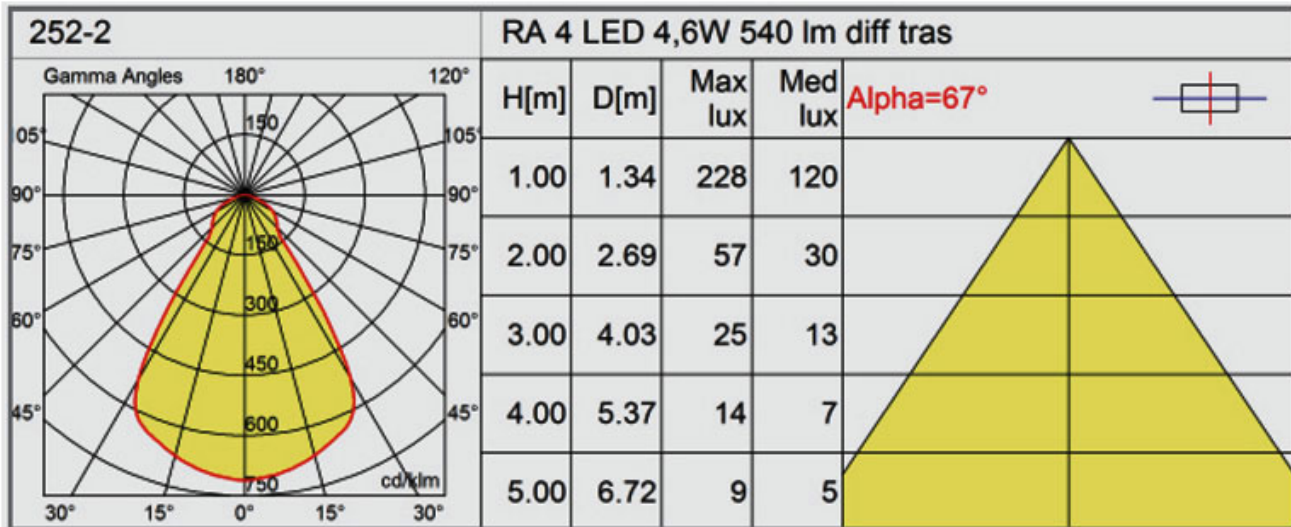

DIXIT RA4 RECESSED

E5604521

PROJECT	
TYPE	
SPECIFIER	
QUANTITY	
DATE