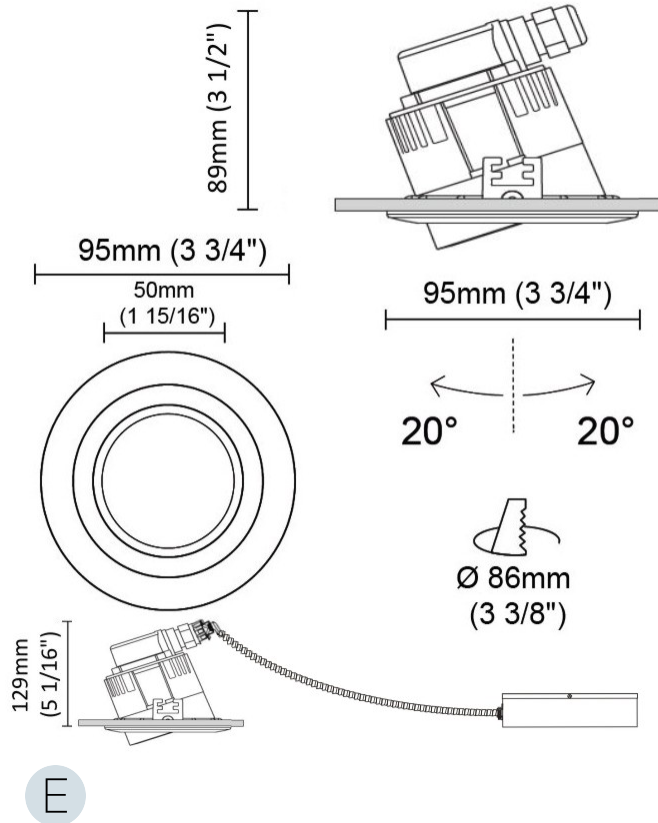

PHYSICAL

Shape: Round
Diameter (mm): 95
Diameter (in): 3 3/4
Height (mm): 89
Height (in): 3 1/2
Min. Recessing Depth (mm): 129
Min. Recessing Depth (in): 5 1/16
Light Distribution: Adjustable / Direct
Weight (kg): 0.7
Weight (lbs): 1.54
Diffuser: Clear Polycarbonate
Fixture Finish: MWH
Fixture Material: Aluminum Die Cast
Cut-out Measurements: 86mm / 3 3/8"

ELECTRICAL

Lamp Type: LED
Total Output Wattage (W): 12
Dimming: Tri-Mode (Non-Dimming and Phase Dimming (120Vac only) and 0-10V Dimming)
Driver Included: No
Driver Location: Recessed Housing
Driver Type: Constant Current - Universal
Driver Class: Class 2
Housing: See Components
Input Voltage (V): 120 - 277
Constant Current (MA): 350

LED

Number of LEDs: 1
Color Temperature (°K): 2700 / 3000
Max. Delivered Lumen (lm): 1447
Nominal Lumen (lm): 1650
CRI: >80 CRI
Efficiency (%): 87.7
Lamp Life (hrs): 50000
Upon Request: 3500K upon request

OPTICAL

Reflector: Mirror-metallized thermoplastic material
Optic: 26
Beam Angle: Symmetric
Adjustability: Tilt ±20°
Upon Request: Optics 45° (mirror-metallized) / 65° (white)

RATINGS AND CERTIFICATIONS

Certified By: Certified for North American Standards
IP rating: IP66
IK Rating: IK08

Clearance: 129mm (5 1/16")
© 2024, T 1800-388-3382, F 416-247-9319, www.zaneen.com